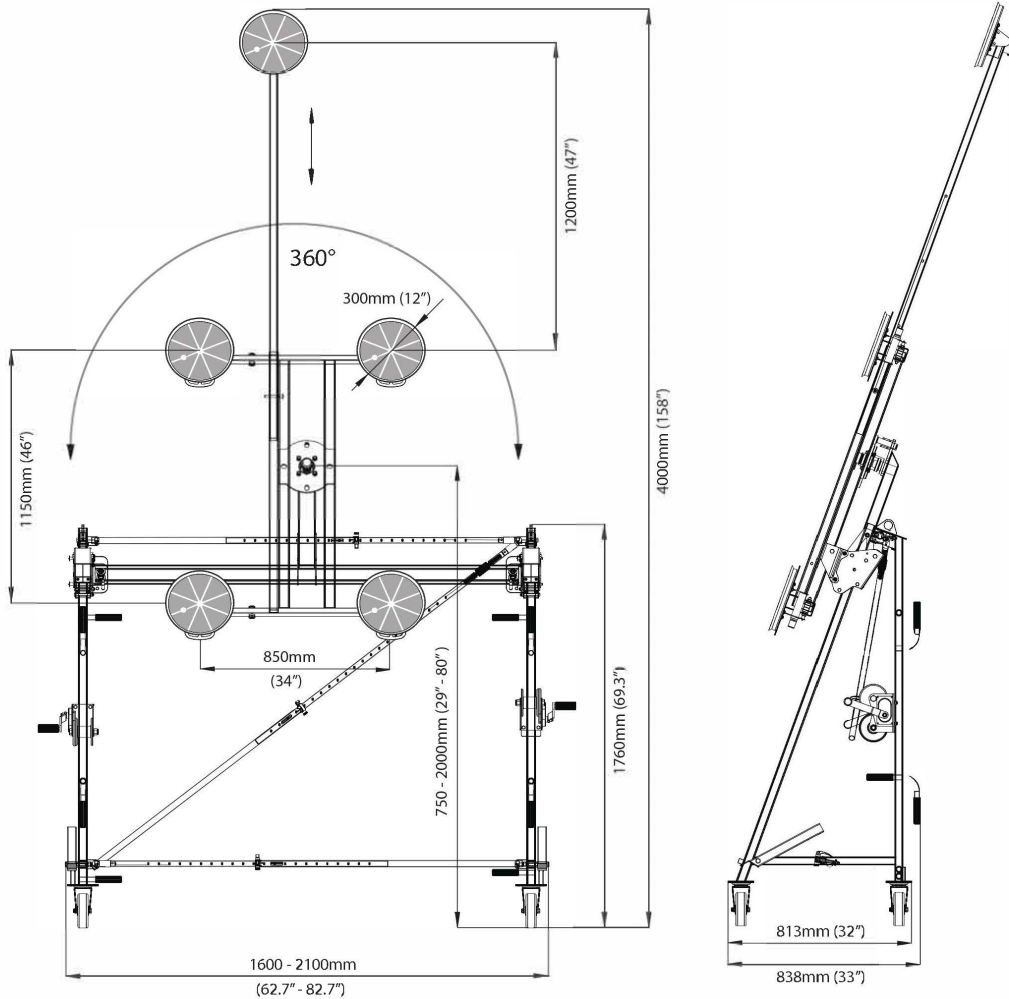

Glass trolley - NOMAD

FEATURES		OPTIONS
Capacity: 400kg (880lbs)		
Handles glass to 4500 x 1500 mm (176" - 60")		All terrain 300mm (12") wheels
4 x 300mm (12") and 1 x 250mm (1 O") vacuum cups		Window frame lifter
Portable for on-site glazing		Rear Outrigger Legs for internal sets
Moves through doorways		Battery powered vacuum pump
Side shift for side pocket glazing		
2 man operation		
Assembles in minutes on-site		
Machine weight - 3 x 46kg (100lbs)		

GLASS TROLLEY - NOMAD